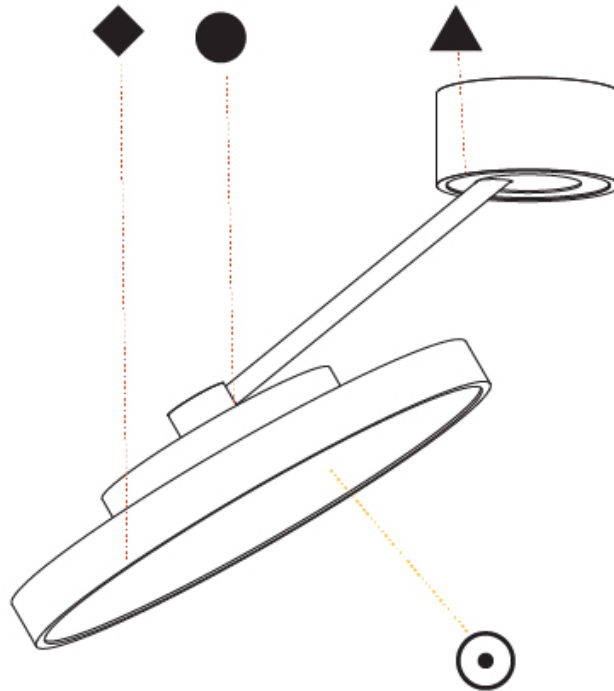

RATINGS AND CERTIFICATIONS

Certified By: Certified for North American Standards
 IP rating: IP20

SIGN DIVA DANCER SUSPENSION

A300039-

PROJECT
TYPE
SPECIFIER
QUANTITY
DATE

A

SIGN DIVA DANCER KORONA SUSPENSION