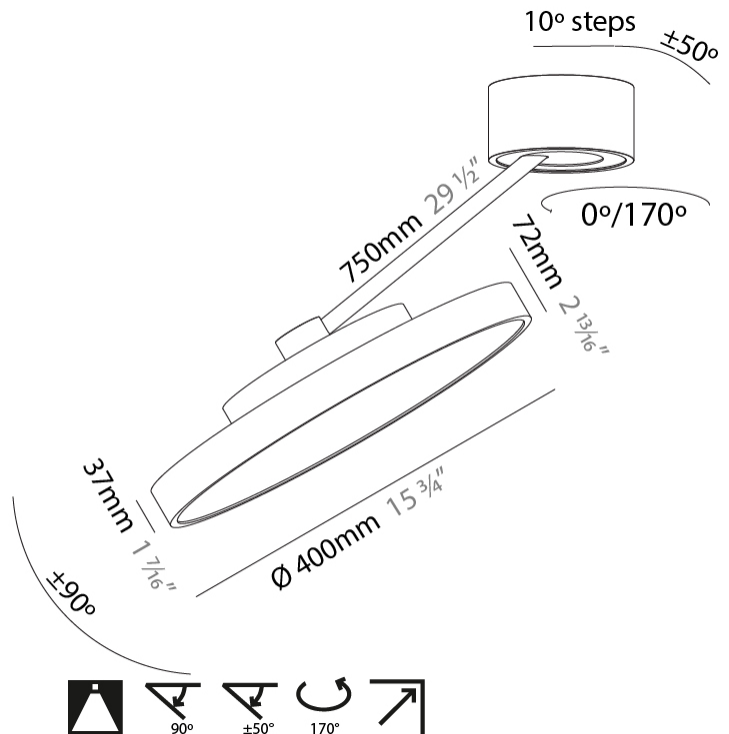

GENERAL

Series: Sign Diva Dancer
 Subseries: Sign Diva Dancer
 Brand: Prolicht
 Division: Architectural
 Mounting Type: Suspension
 Mounting Location: Ceiling
 Subcategory: Pendant

PHYSICAL

Shape: Round
 Diameter (mm): 400
 Diameter (in): 15 3/4
 Height (mm): 72
 Height (in): 2 13/16
 Max. Overall Height (mm): 870
 Max. Overall Height (in): 34 1/4
 Extension (mm): 750
 Extension (in): 29 1/2
 Light Distribution: Adjustable / Direct
 Weight (kg): 3.140
 Weight (lbs): 6.922
 Diffuser: PMMA - Opal / Micro-Prism / Sparkling Secret / Vintage Industrial
 Fixture Finish: SSR / BKV / CWI / CRY / HAB / UFT / ITA / RUA / FTG / MYG / LOD / PUS / FRO / FUP / KIA / POP / BLS / SPG / MEY / GOH / GUM / CHC / COM / ABZ / JAG / OBR / MOS / ROR
 Fixture Material: Extruded Aluminum / Steel

LED

Color Temperature (°K): 2700 / 3000 / 3500 / 4000
 Max. Delivered Lumen (lm): 1807 / 1943 / 1951 / 1991
 Nominal Lumen (lm): 2250 / 2420 / 2430 / 2480
 CRI: >90 CRI
 Lamp Life (hrs): 50000

OPTICAL

Adjustability: Rotational Canopy 170°; Tilting Canopy ±50°; Tilting Head ±90°

RATINGS AND CERTIFICATIONS

Certified By: Certified for North American Standards
 IP rating: IP20

SIGN DIVA DANCER SUSPENSION

A300039-

PROJECT
TYPE
SPECIFIER
QUANTITY
DATE

A

SIGN DIVA DANCER KORONA SUSPENSION

GENERAL

Series: Sign Diva Dancer
 Subseries: Sign Diva Dancer Korona
 Brand: Prolicht
 Division: Architectural
 Mounting Type: Suspension
 Mounting Location: Ceiling
 Subcategory: Pendant

PHYSICAL

Shape: Round
 Diameter (mm): 400
 Diameter (in): 15 3/4
 Height (mm): 870
 Depth (mm): 86
 Height (in): 34 1/4
 Depth (in): 3 3/8
 Light Distribution: Adjustable / Direct
 Weight (kg): 3.5
 Weight (lbs): 7.716